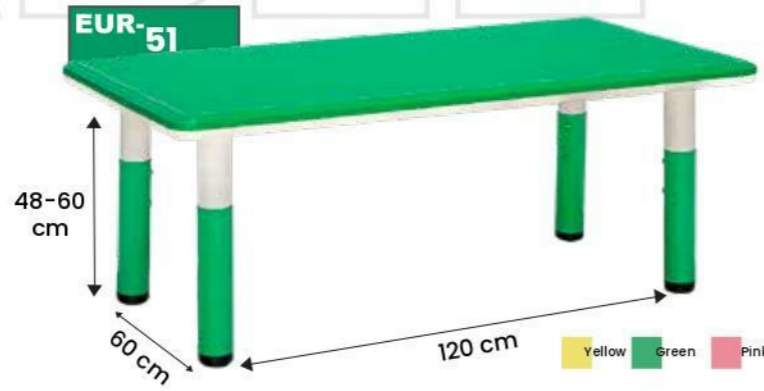

happy
table

Yellow Green Pink Turquoise