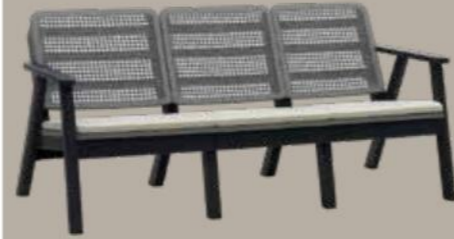

### Go Sofa Sets

3 Seater **82-EUR**  
With Cushion **96-EUR**

3 Seater **82-EUR**  
With Cushion **96-EUR**

3 Seater **82-EUR**  
With Cushion **96-EUR**

2 Seater **58-EUR**  
With Cushion **68-EUR**

2 Seater **58-EUR**  
With Cushion **68-EUR**