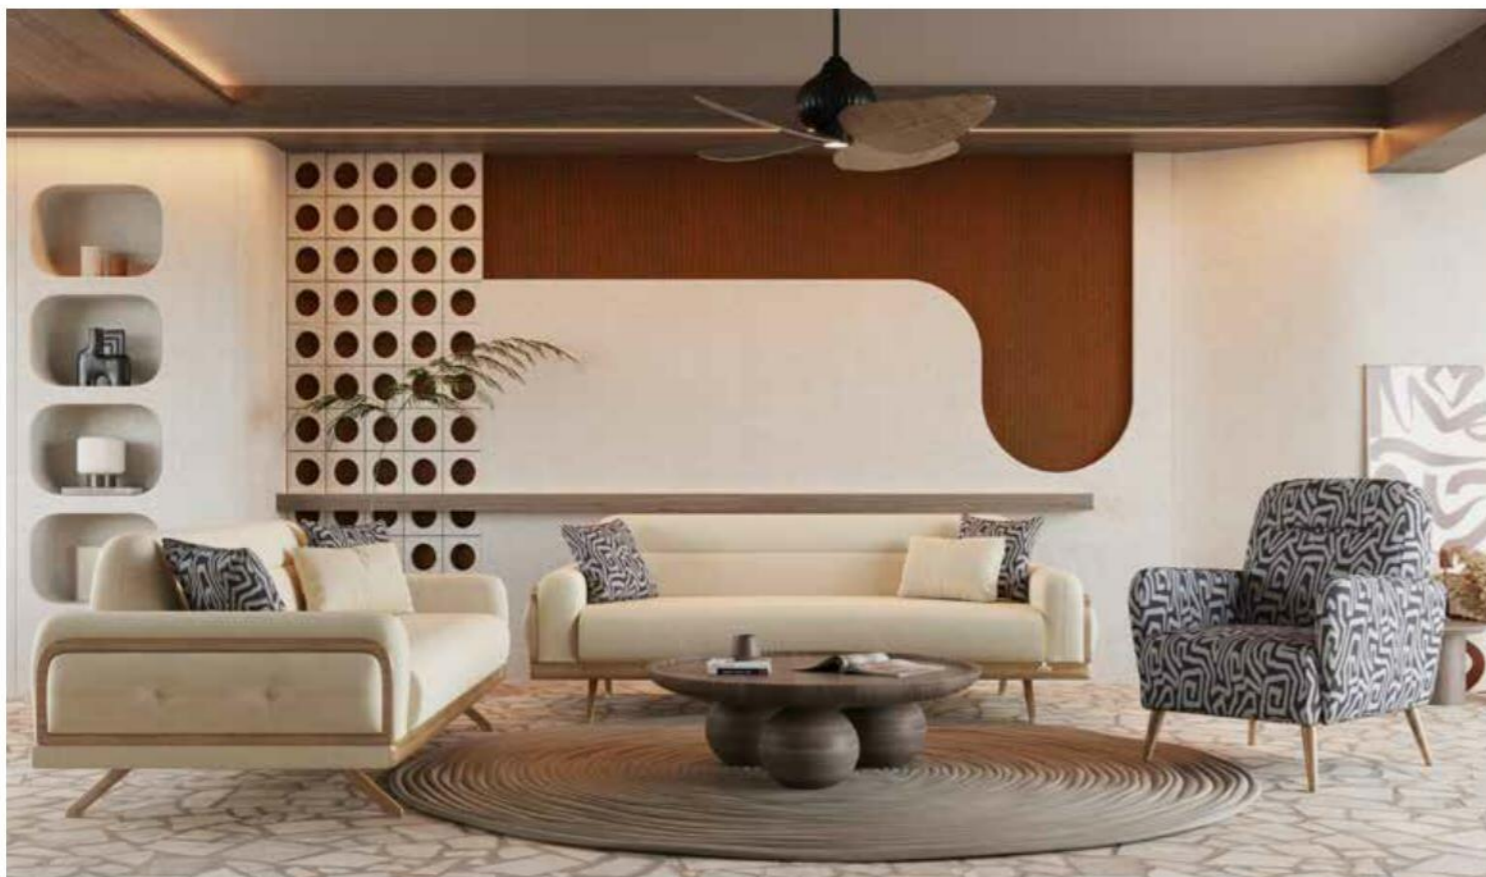

77
Sofa Set
EUR-795

Set Content:
2x 3 Seater
1x Armchair

P. Name	3 Seater 1 Alt. Sofa Bed	Armchair
Width	229	69
Height	76	93
Depth	101	85
Price	337	121
CBM	1,094	0,57
20"	25	47
40 HC"	64	123

Alternative Colors: 2.ALT ANT.+MAROON